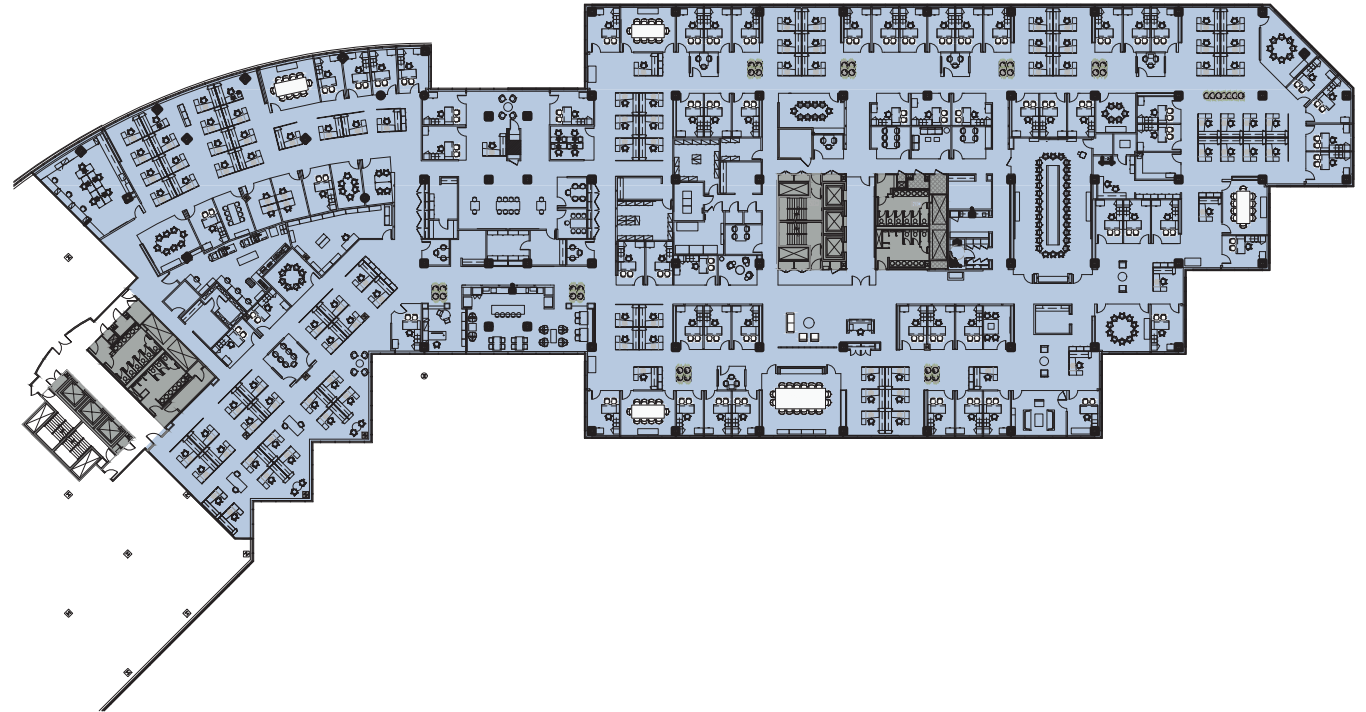

THE CENTRE

BUILDING 1 / 2
FLOOR 3
62,527 RSF

For leasing information please call:

Dana Pike
212 542 2116
dpike@gcomfort.com

BUILDING 1

GEORGE COMFORT & SONS, INC
Commercial Real Estate Since 1919