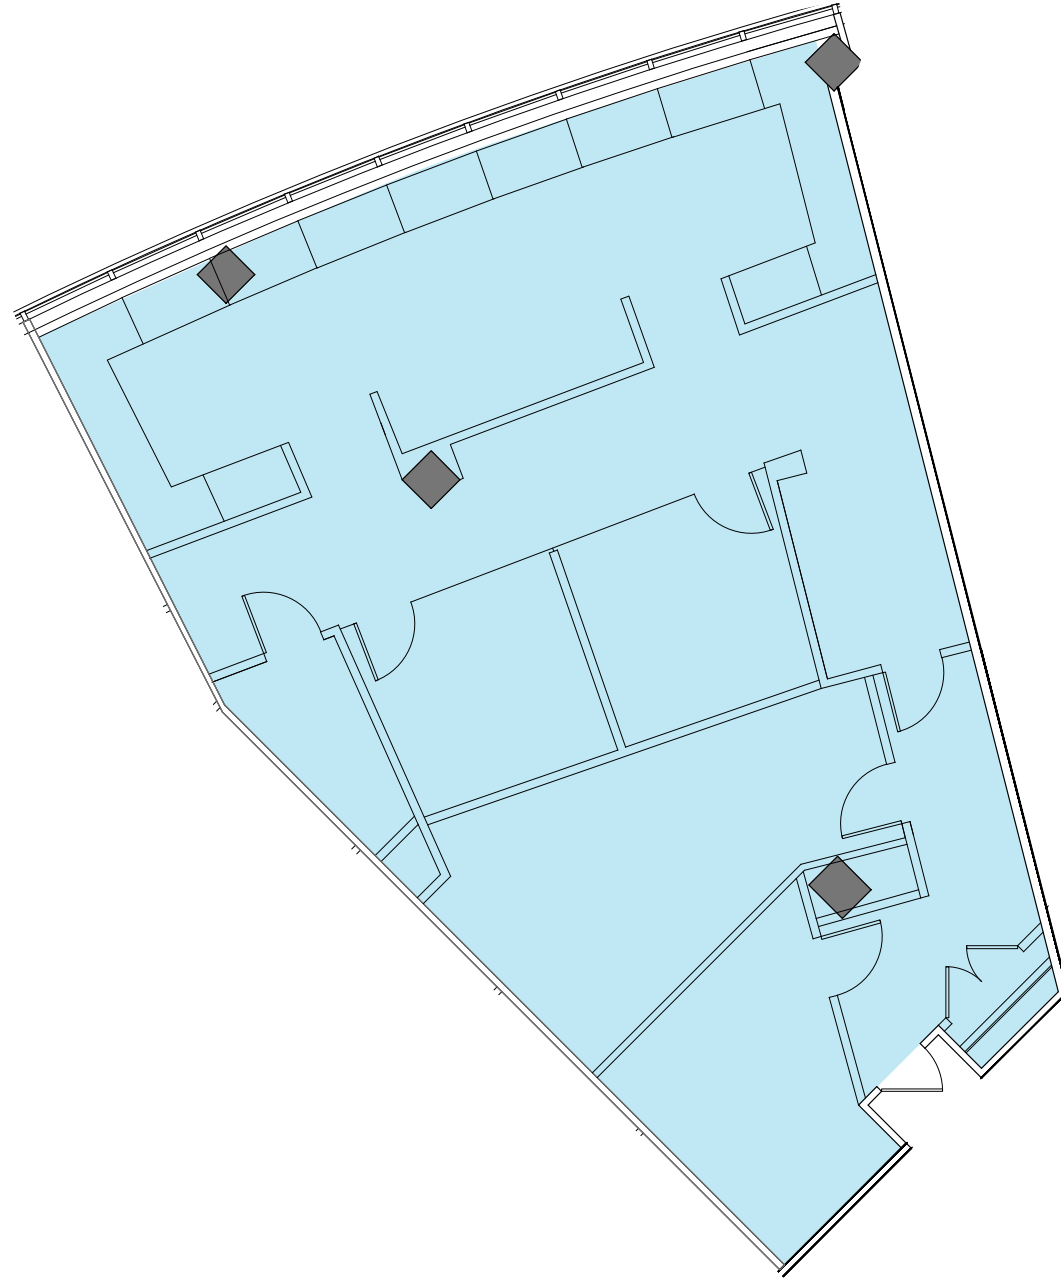

THE CENTRE

BUILDING 2

FLOOR 1 • SUITE 1B
2,357 SF

For leasing information please call:

Dana Pike
212 542 2116
dpike@gcomfort.com

BUILDING 2