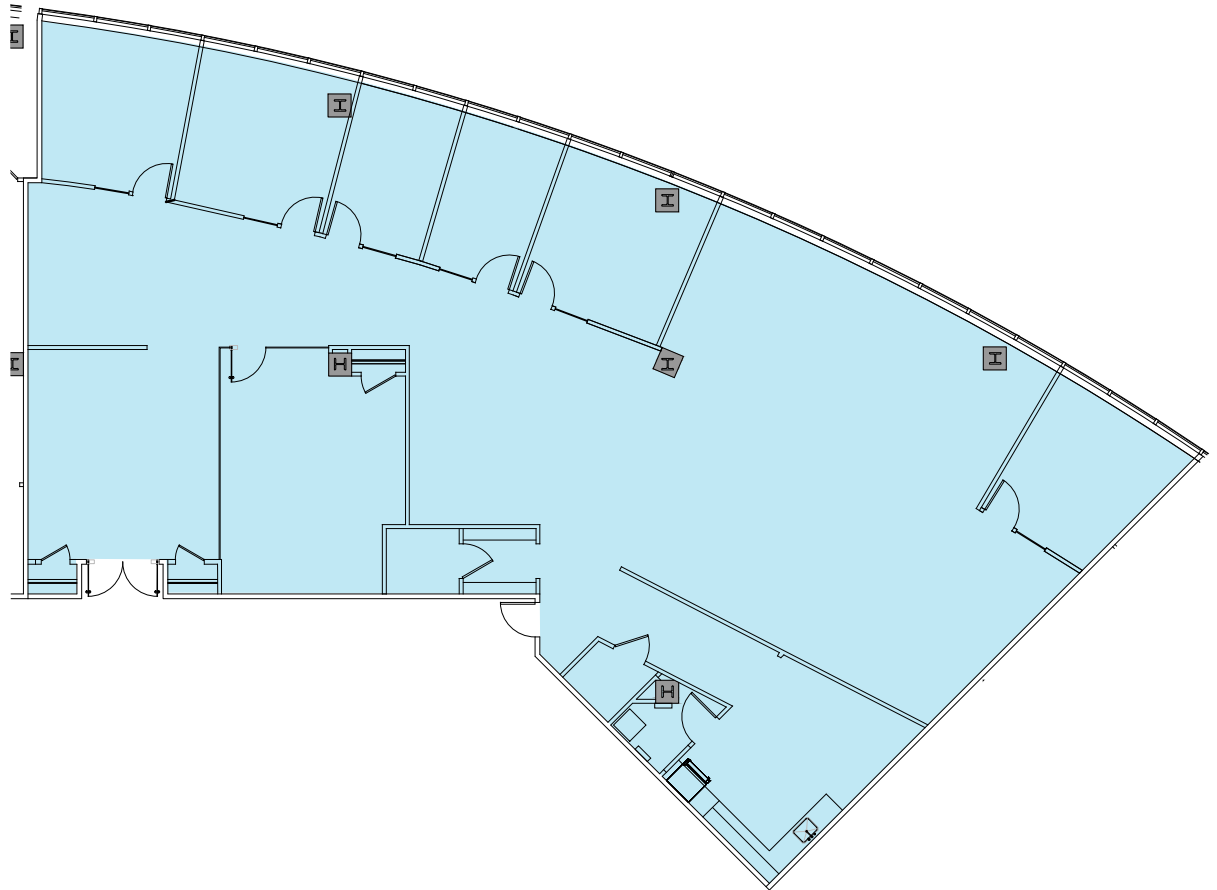

THE CENTRE

BUILDING 2

FLOOR 2 • SUITE 2A
5,613 SF

For leasing information please call:

Dana Pike
212 542 2116
dpike@gcomfort.com

BUILDING 2