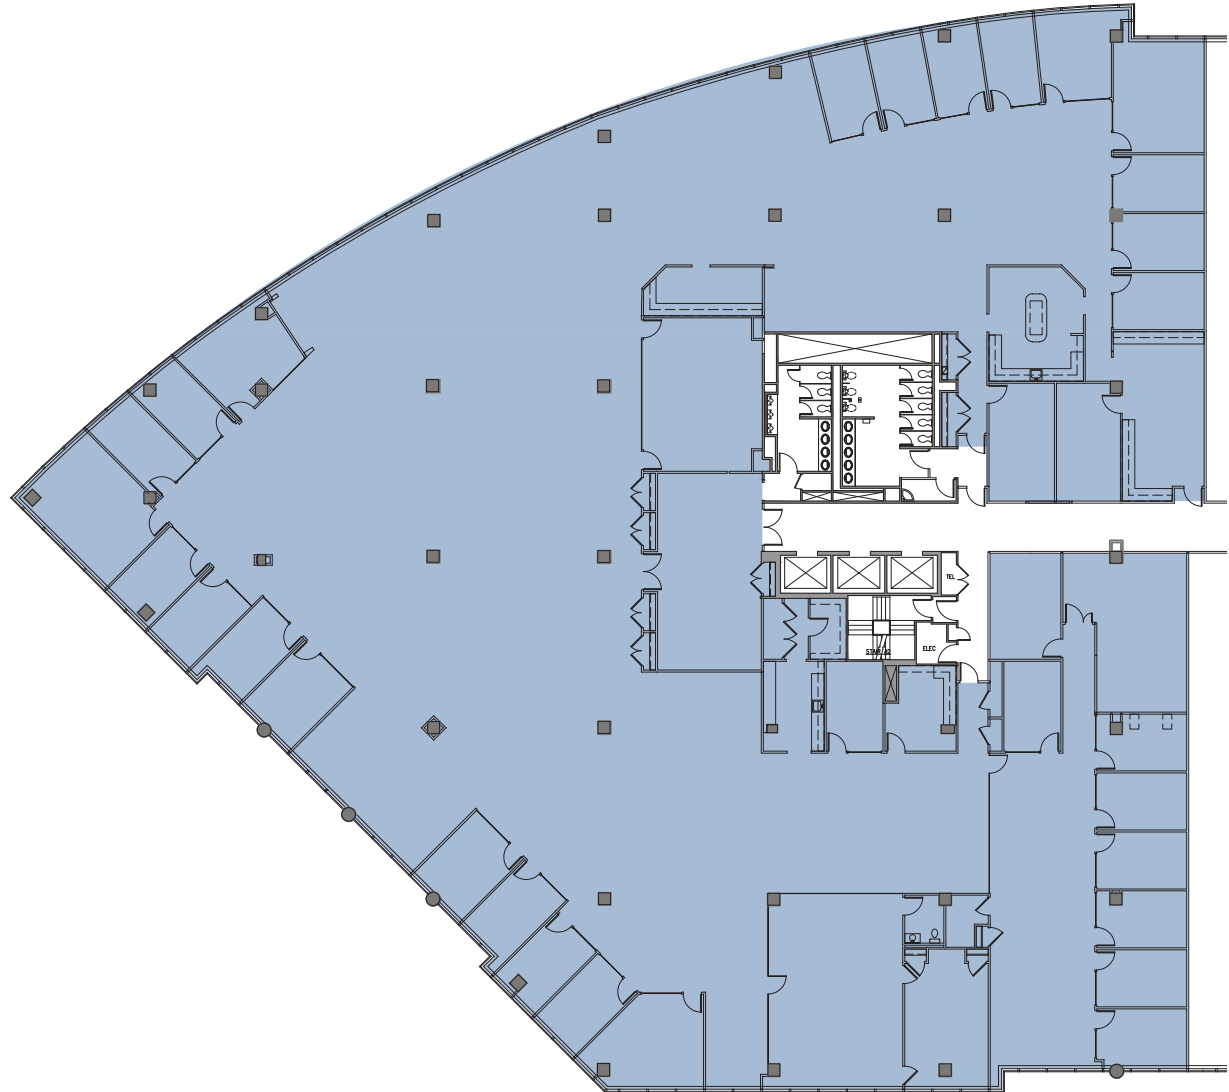

GEORGE COMFORT & SONS, INC
Commercial Real Estate Since 1919