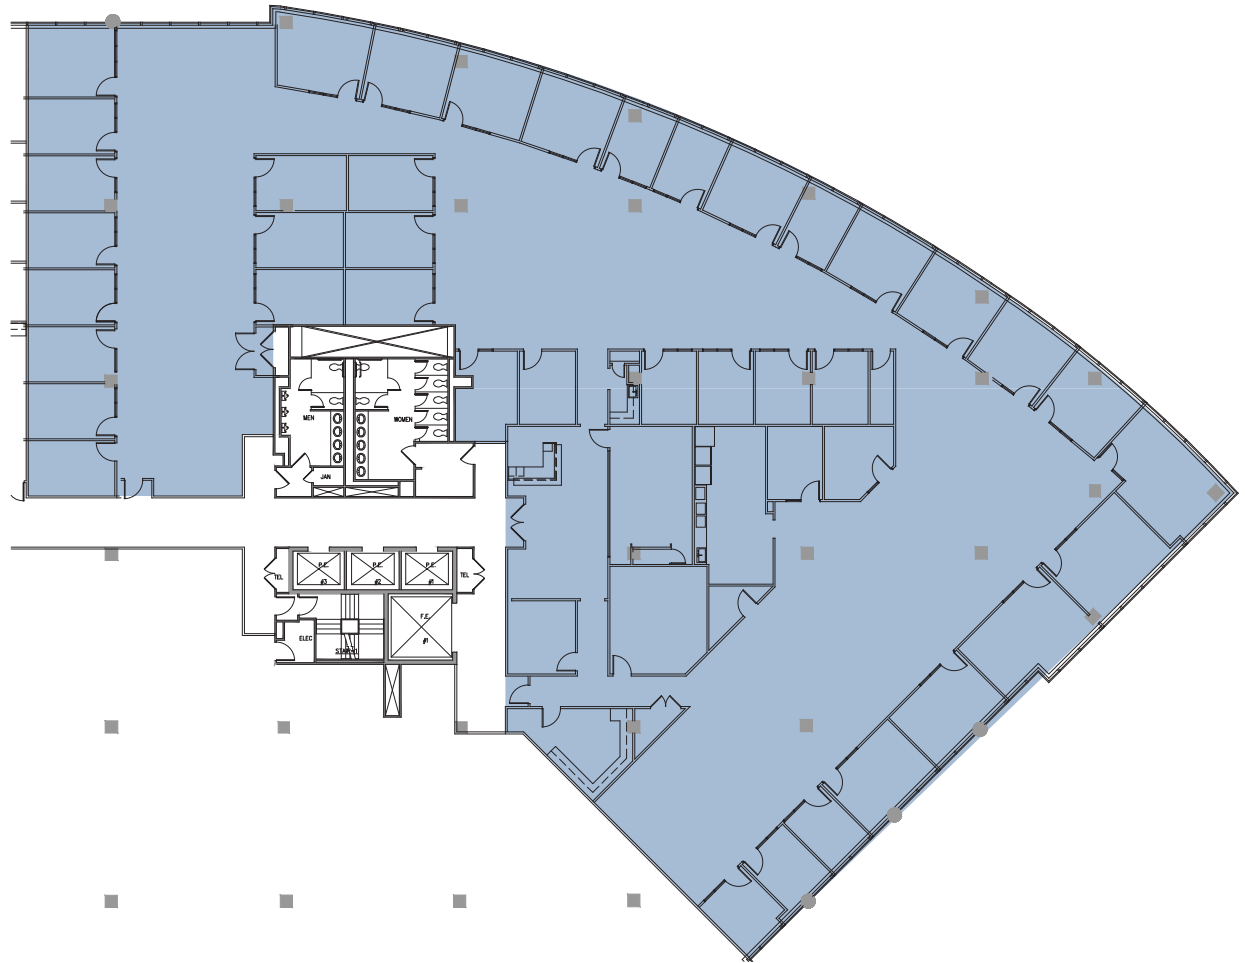

THE CENTRE

BUILDING 4

FLOOR 4 • SUITE B
19,939 RSF

For leasing information please call:

Dana Pike
212 542 2116
dpike@gcomfort.com

BUILDING 4

GEORGE COMFORT & SONS, INC
Commercial Real Estate Since 1919